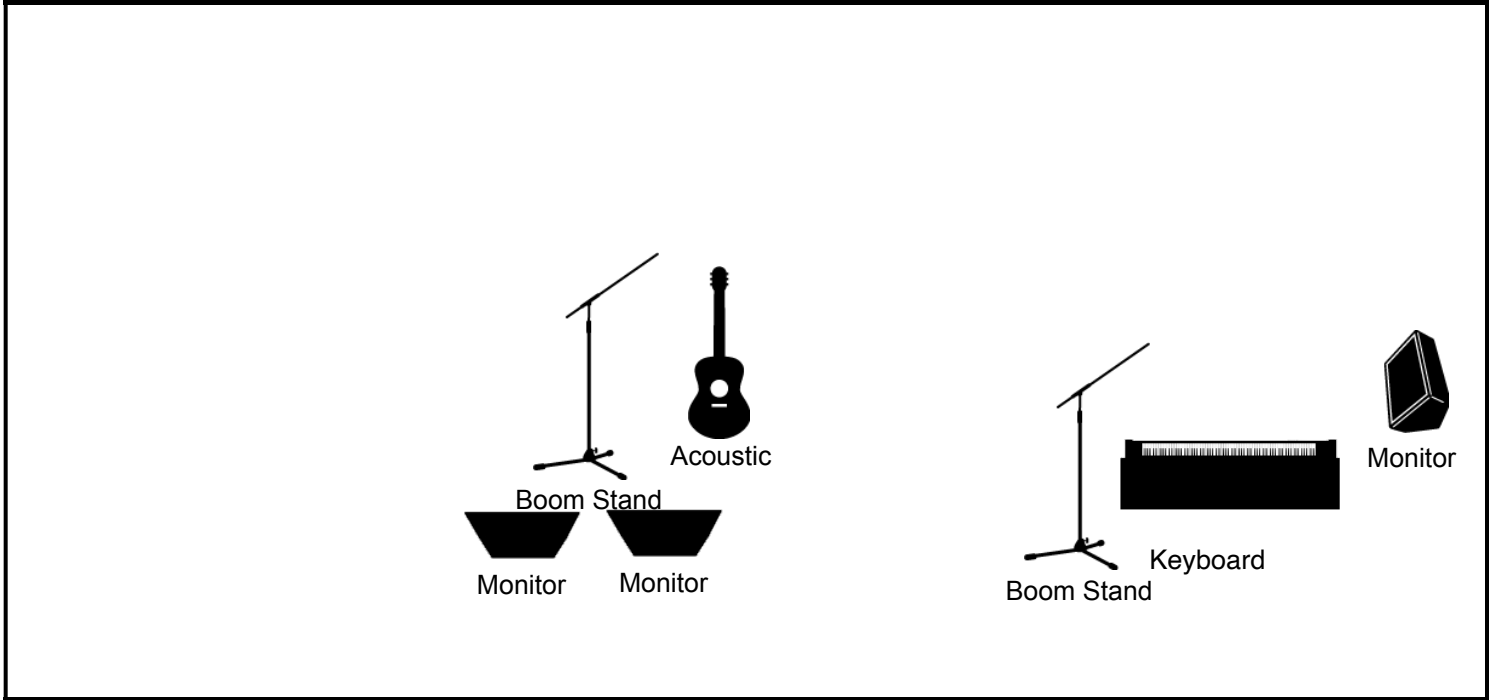

BAND NAME

Ben Caplan

solo set up, 2020

STAGE

INPUT LIST

1	Vox - e935 - guitar positio
2	Vox - e935 - keyboard pc
3	Guitar - tonebone DI
4	Keyboard Left - JDI
5	Keyboard Right - JDI
6	loop pedal - J48

artist contact:  
 ben@bencaplan.ca +  
 sarah@syrupfactory.ca  
 tour manager contact: TBC

NOTES

Artist will supply all DI boxes and microphones.  
 Venue is to provide two boom stands in good working order, and three monitors on two mixes.  
 If an acoustic piano is available at the venue, please advise.